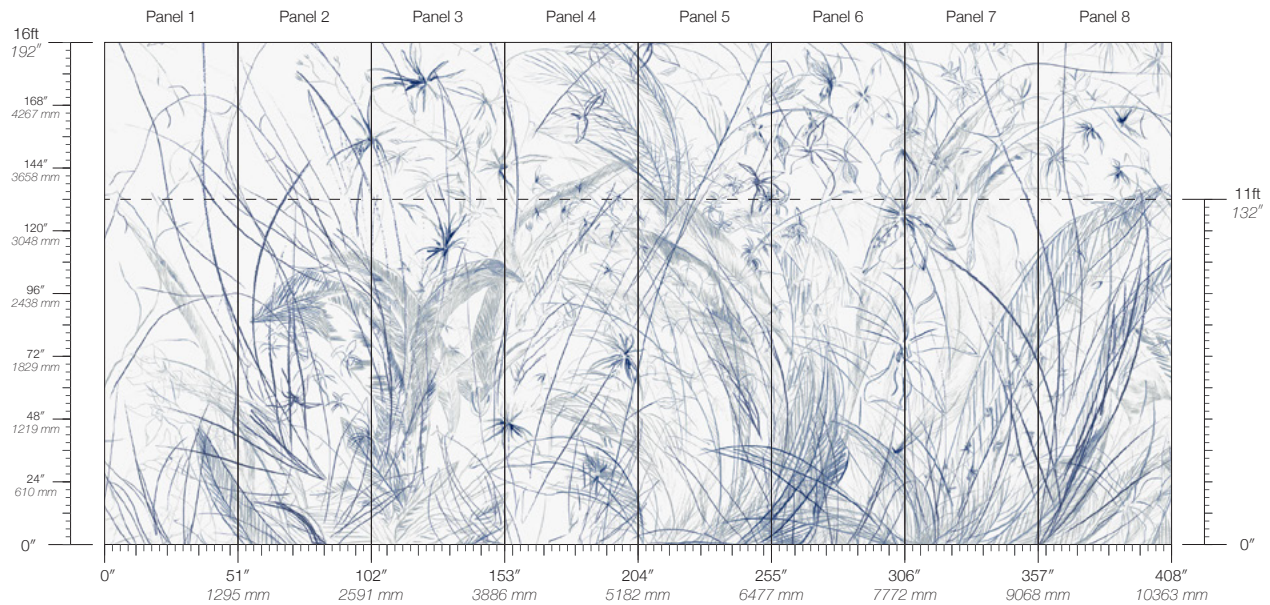

Wilds Amalfi

Suitable for residential and commercial projects

COLOR
Amalfi

ITEM
4811

CONTENT
Type II PVC-Free

PANEL WIDTH
51" / 1295 mm trimmed

PANEL HEIGHT
132" / 3353 mm standard
192" / 4877 mm extended

REPEAT
Non-repeating

STOCK
Made to order

LEAD TIME
4 weeks to print

MINIMUM
1 panel

PRICE
Available upon request

ORIGIN
USA

DETAILS
Custom options available

MAINTENANCE
Water-based cleanser

ENVIRONMENTAL
Recycled Content
Phthalate Free
Low VOC
HPD Available

SPECS
Polyester/Natural Fiber face
Fabric backing
14 oz per linear yard
435.2 g per linear meter
Light canvas surface texture

TESTING
(US) ASTM E84 Adhered Class A
CCC-W-408D Type II
W-101 Type II Class A
ASTM E96 Procedure B - 66 Perms

CONTACT
sales@calicowallpaper.com
+1 718 243 1705
57 Lispernard Street
New York, NY 10013 USA

DISCLAIMER
Refer to our website to see the full mural artwork. Reference the physical sample for color and texture. Panel maps represent mural artwork only.