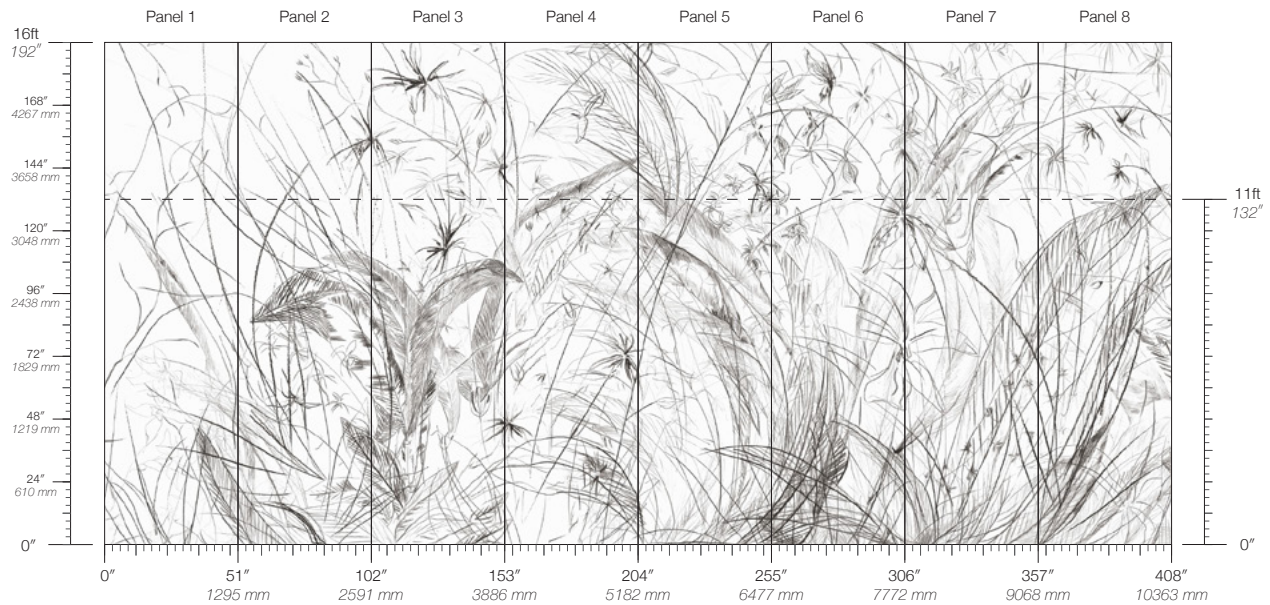

Wilds Crescent

Suitable for residential and commercial projects

COLOR

Crescent

ITEM

4812

CONTENT

Type II PVC-Free

PANEL WIDTH

51" / 1295 mm trimmed

PANEL HEIGHT

132" / 3353 mm standard
192" / 4877 mm extended

REPEAT

Non-repeating

STOCK

Made to order

LEAD TIME

4 weeks to print

MINIMUM

1 panel

PRICE

Available upon request

ORIGIN

USA

DETAILS

Custom options available

MAINTENANCE

Water-based cleanser

ENVIRONMENTAL

Recycled Content
Phthalate Free
Low VOC
HPD Available

SPECS

Polyester/Natural Fiber face
Fabric backing
14 oz per linear yard
435.2 g per linear meter
Light canvas surface texture

TESTING

(US) ASTM E84 Adhered Class A
CCC-W-408D Type II
W-101 Type II Class A
ASTM E96 Procedure B - 66 Perms

CONTACT

sales@calicowallpaper.com
+1 718 243 1705
57 Lispenard Street
New York, NY 10013 USA

DISCLAIMER

Refer to our website to see the full mural artwork. Reference the physical sample for color and texture. Panel maps represent mural artwork only.