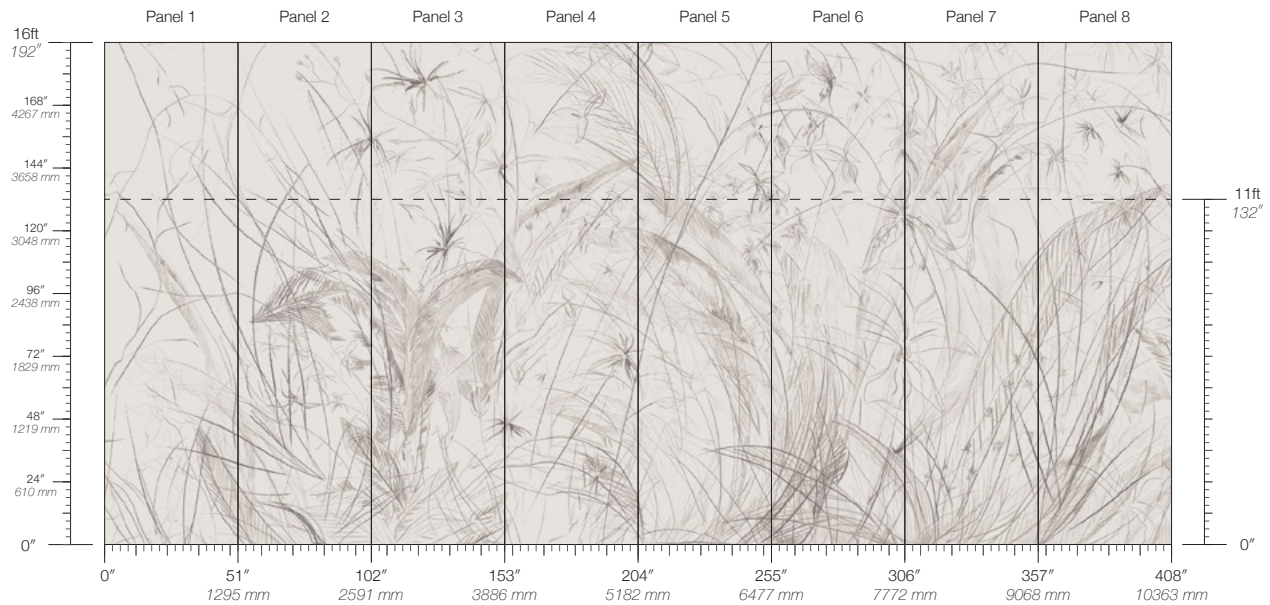

Wilds Rhodes

Suitable for residential and commercial projects

COLOR
Rhodes

ITEM
4814

CONTENT
Type II PVC-Free

PANEL WIDTH
51" / 1295 mm trimmed

PANEL HEIGHT
132" / 3353 mm standard
192" / 4877 mm extended

REPEAT
Non-repeating

STOCK
Made to order

LEAD TIME
4 weeks to print

MINIMUM
1 panel

PRICE
Available upon request

ORIGIN
USA

DETAILS
Custom options available

MAINTENANCE
Water-based cleanser

ENVIRONMENTAL
Recycled Content
Phthalate Free
Low VOC
HPD Available

SPECS
Polyester/Natural Fiber face
Fabric backing
14 oz per linear yard
435.2 g per linear meter
Light canvas surface texture

TESTING
(US) ASTM E84 Adhered Class A
CCC-W-408D Type II
W-101 Type II Class A
ASTM E96 Procedure B - 66 Perms

CONTACT
sales@calicowallpaper.com
+1 718 243 1705
57 Lispernard Street
New York, NY 10013 USA

DISCLAIMER
Refer to our website to see the full mural artwork. Reference the physical sample for color and texture. Panel maps represent mural artwork only.