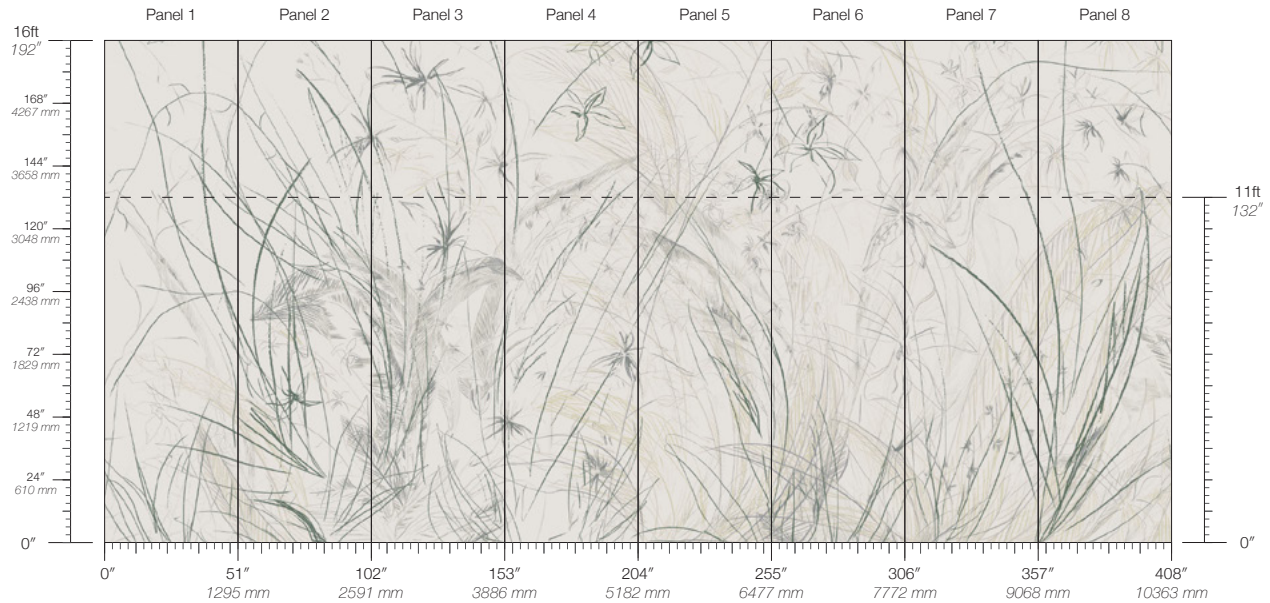

Wilds Tivoli

Suitable for residential and commercial projects

COLOR
Tivoli

ITEM
4816

CONTENT
Type II PVC-Free

PANEL WIDTH
51" / 1295 mm trimmed

PANEL HEIGHT
132" / 3353 mm standard
192" / 4877 mm extended

REPEAT
Non-repeating

STOCK
Made to order

LEAD TIME
4 weeks to print

MINIMUM
1 panel

PRICE
Available upon request

ORIGIN
USA

DETAILS
Custom options available

MAINTENANCE
Water-based cleanser

ENVIRONMENTAL
Recycled Content
Phthalate Free
Low VOC
HPD Available

SPECS
Polyester/Natural Fiber face
Fabric backing
14 oz per linear yard
435.2 g per linear meter
Light canvas surface texture

TESTING
(US) ASTM E84 Adhered Class A
CCC-W-408D Type II
W-101 Type II Class A
ASTM E96 Procedure B - 66 Perms

CONTACT
sales@calicowallpaper.com
+1 718 243 1705
57 Lispenard Street
New York, NY 10013 USA

DISCLAIMER
Refer to our website to see the full mural artwork. Reference the physical sample for color and texture. Panel maps represent mural artwork only.