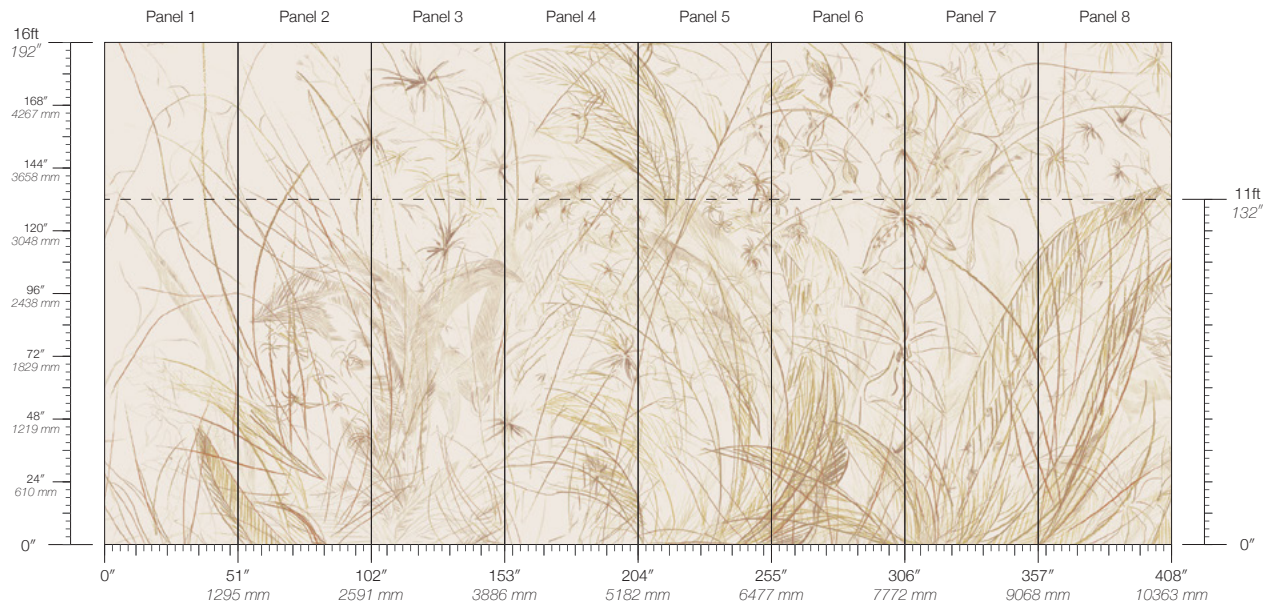

Wilds Sonora

Suitable for residential and commercial projects

COLOR
Sonora

ITEM
4815

CONTENT
Type II PVC-Free

PANEL WIDTH
51" / 1295 mm trimmed

PANEL HEIGHT
132" / 3353 mm standard
192" / 4877 mm extended

REPEAT
Non-repeating

STOCK
Made to order

LEAD TIME
4 weeks to print

MINIMUM
1 panel

PRICE
Available upon request

ORIGIN
USA

DETAILS
Custom options available

MAINTENANCE
Water-based cleanser

ENVIRONMENTAL
Recycled Content
Phthalate Free
Low VOC
HPD Available

SPECS
Polyester/Natural Fiber face
Fabric backing
14 oz per linear yard
435.2 g per linear meter
Light canvas surface texture

TESTING
(US) ASTM E84 Adhered Class A
CCC-W-408D Type II
W-101 Type II Class A
ASTM E96 Procedure B - 66 Perms

CONTACT
sales@calicowallpaper.com
+1 718 243 1705
57 Lispenard Street
New York, NY 10013 USA

DISCLAIMER
Refer to our website to see the full mural artwork. Reference the physical sample for color and texture. Panel maps represent mural artwork only.